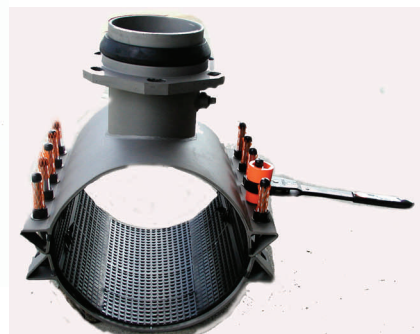

A turn for the better!

Lowell Corporation

“High-Vis” DoubleShot® Wrenches

Stand out on the job!

Installation Set :

DoubleShot DS-1	1-1/4" X 1-1/16"
DoubleShot DS-2	1-1/8" X 15/16"
DoubleShot DS-4	3/4" X 7/8"

Repair Set :

DoubleShot DS-1	1-1/4" X 1-1/16"
DoubleShot DS-2	1-1/8" X 15/16"
DoubleShot DS-3	15/16" X 3/4"

Also Available

DoubleShot DS-5	19mm X 22mm
DoubleShot DS-6	1-1/8" X 1-1/16"

All of the DoubleShots have the Lowell “Bolt-Thru” design. DoubleShots are available individually or in sets.

Applications include mechanical joints, restraints, couplings, sleeves, repair clamps, saddles, flange bolts, etc.

Flourescent orange color makes the wrenches easier to find.

Contact your Lowell Distributor :